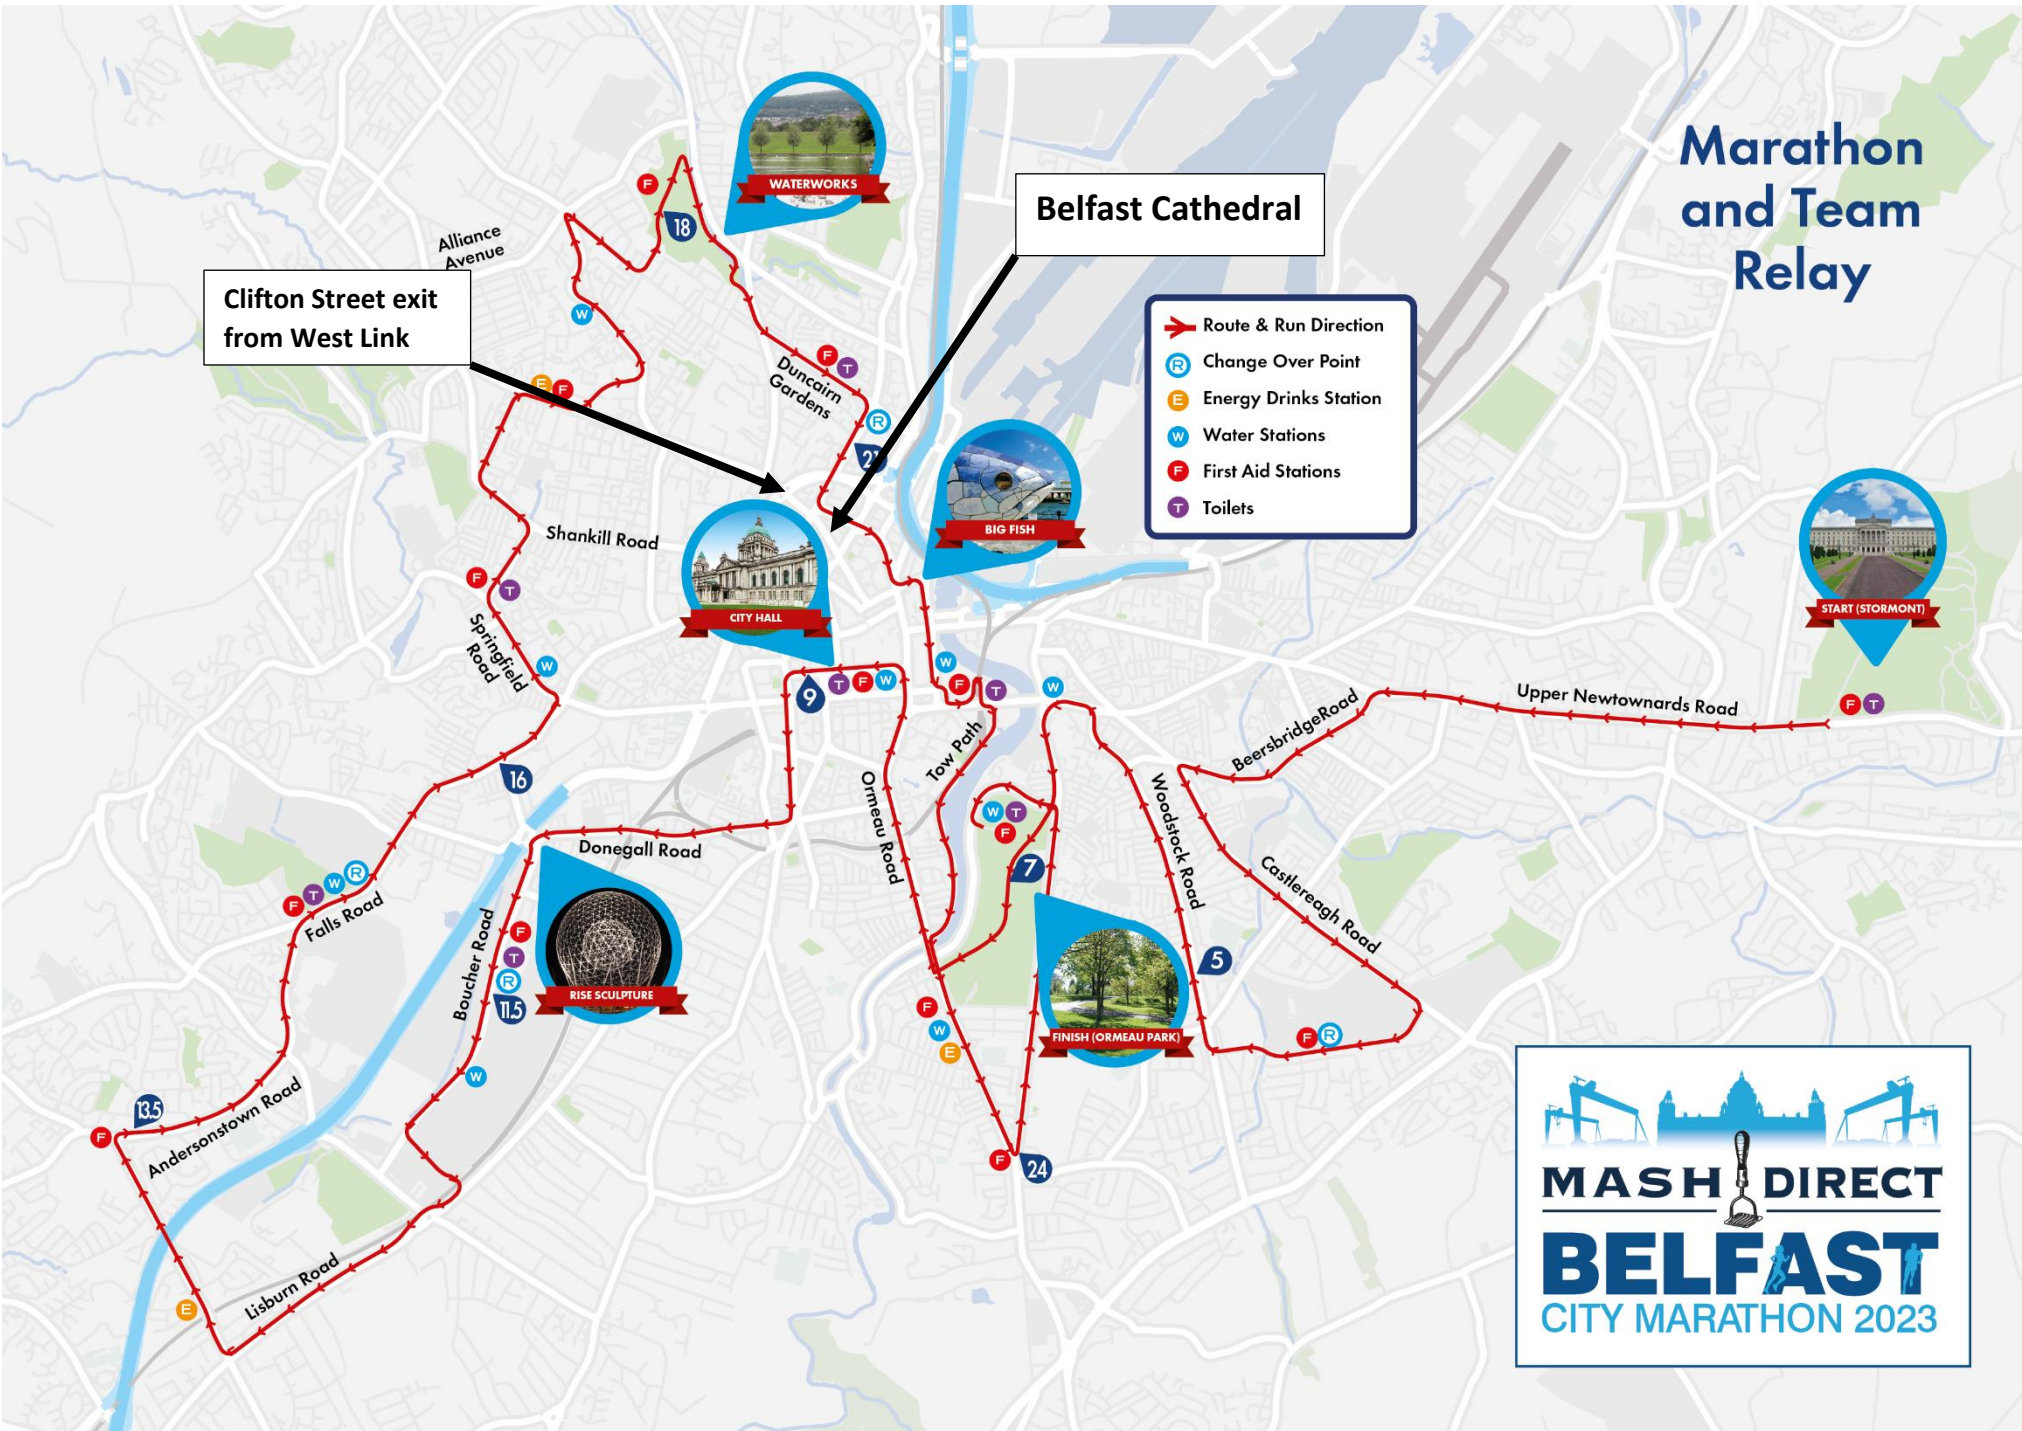

# Marathon and Team Relay

Clifton Street exit from West Link

Belfast Cathedral

**Route & Run Direction**

- Route & Run Direction
- Change Over Point
- Energy Drinks Station
- Water Stations
- First Aid Stations
- Toilets

**MASH DIRECT**  
**BELFAST**  
CITY MARATHON 2023